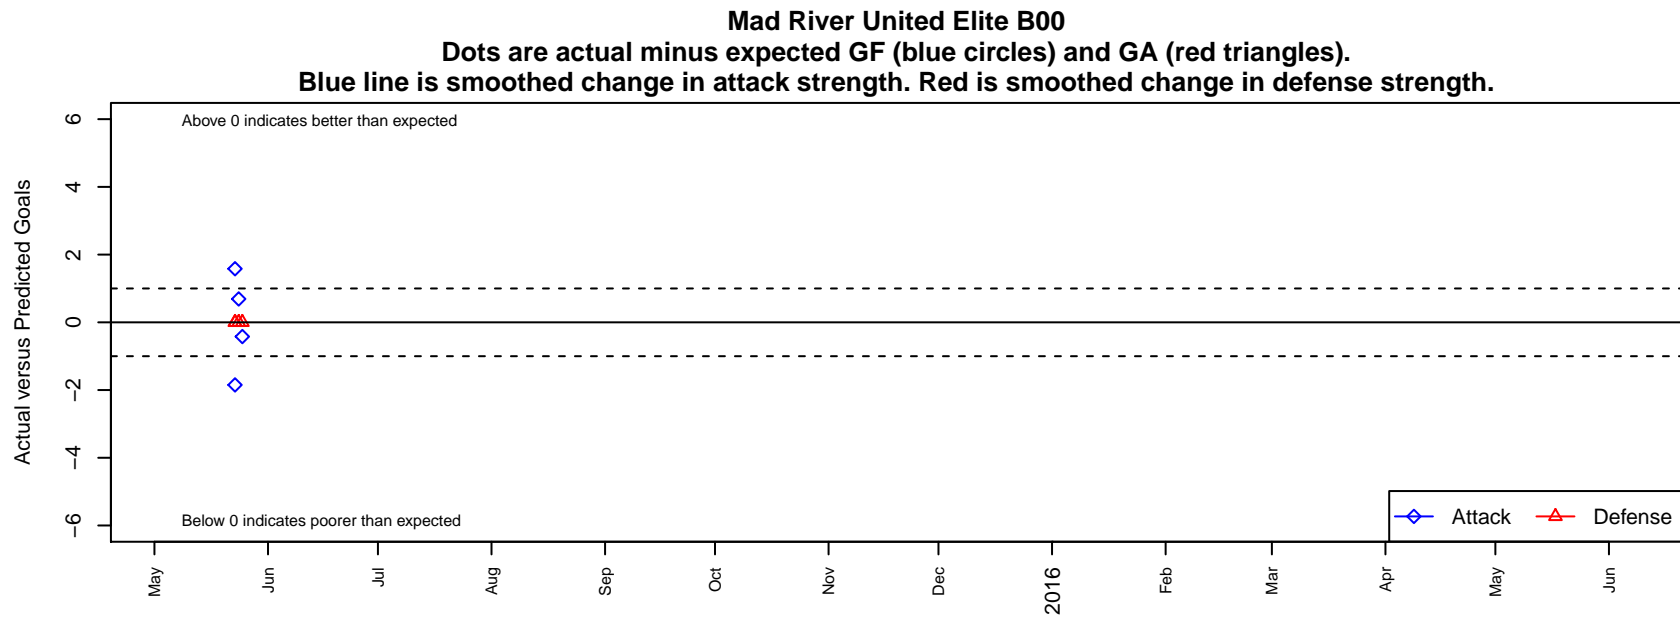

# Mad River United Elite B00

Mad River, OR  
B00 total strength=NA  
attack=4.61 defense=NA

alt names used:  
MRU Elite [B01]

Venues played:  
2015 Rogue Memorial BU14 Siskiyou

<b>date</b>	<b>home</b>		<b>away</b>		<b>venue</b>	<b>pred.home</b>	<b>pred.away</b>
2015-05-25	Mad River United Elite B00	1	Basin Pumas B00	0	2015 Rogue Memorial BU14 Siskiyou	1.42	0.00
2015-05-24	MUFC Blue B00	0	Mad River United Elite B00	5	2015 Rogue Memorial BU14 Siskiyou	0.00	4.31
2015-05-23	BSC Portland Vapor B00	0	Mad River United Elite B00	3	2015 Rogue Memorial BU14 Siskiyou	0.00	1.42
2015-05-23	GPYSC Arsenal B00	0	Mad River United Elite B00	5	2015 Rogue Memorial BU14 Siskiyou	0.00	6.85